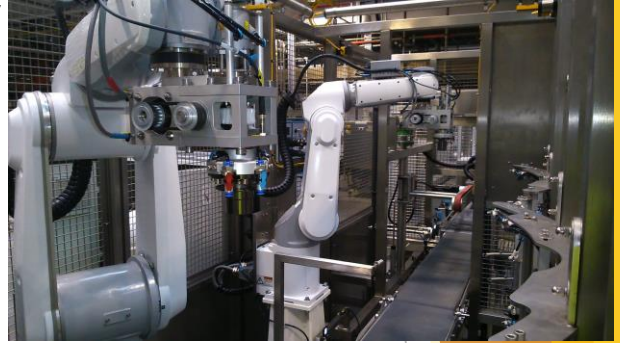

# Sovereign

T: 01206 304182

Labelling Machines Ltd

Since 1993 Sovereign machinery has been known for its high-quality design, reliability and ease of use. Our stainless-steel systems are suitable for almost any production environment with hundreds of installations all over the world.

We manufacture a full range of Self-adhesive labelling, Shrink and stretch sleeving systems.

All our machinery is manufactured at our facility in Banbridge, Northern Ireland, equipped with the latest CNC laser cutting, milling, turning and punching machinery. We also boast one of the finest stainless-steel fabrication facilities in the country which allows us to provide clients with a comprehensive range which spans from small units to complete bespoke production lines.

## *Labelling Machines*

Sovereign are a TOSHIBA Robot integrating partner with several successful systems installed. We have used both SCARA and 6-AXIS robots for loading/unloading product or using the robots to orientate and present difficult to handle components to the labelling system. Each robot is fully integrated into the machine Control system making setup and change-overs both quick and exact.

The Sovereign range of heat-shrink sleeving systems, highly advanced and innovative full-body and tamper-evident sleeves covering a wide speed range.

The Sovereign range of stretch sleeving systems, servo controlled in-line stretch sleeving labeller to apply a 360 degree surround pre-printed plastic film to a product, effecting a close bond to its contours, without the need for adhesive or heat.