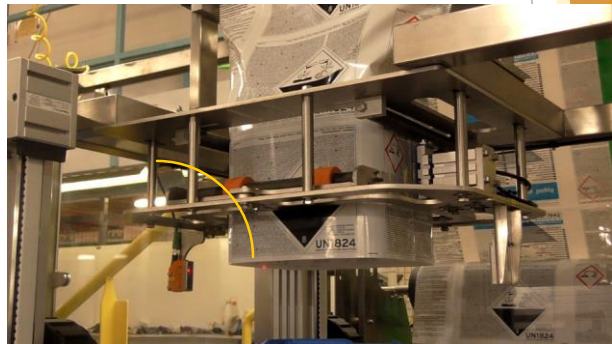

We manufacture a full range of Self-adhesive labelling, Shrink and stretch sleeving systems.

All our machinery is manufactured at our facility in Banbridge, Northern Ireland, equipped with the latest CNC laser cutting, milling, turning and punching machinery. We also boast one of the finest stainless-steel fabrication facilities in the country which allows us to provide clients with a comprehensive range which spans from small units to complete bespoke production lines.

## *Labelling Machines*

Sovereign are a TOSHIBA Robot integrating partner with several successful systems installed. We have used both SCARA and 6-AXIS robots for loading/unloading product or using the robots to orientate and present difficult to handle components to the labelling system. Each robot is fully integrated into the machine Control system making setup and change-overs both quick and exact.

The Sovereign range of heat-shrink sleeving systems, highly advanced and innovative full-body and tamper-evident sleeves covering a wide speed range.

The Sovereign range of stretch sleeving systems, servo controlled in-line stretch sleeving labeller to apply a 360 degree surround pre-printed plastic film to a product, effecting a close bond to its contours, without the need for adhesive or heat.